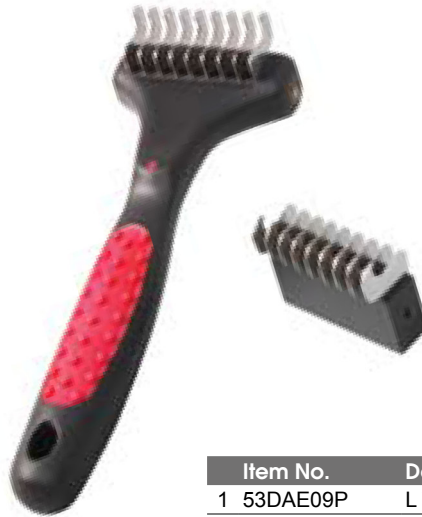

Replaceable De-mating Razors **Stainless-steel Blades**

Replaceable De-mating Razors help reduce shedding up to 90%. Maintains a damage free top coat and will not scratch skin. All sharpened blades are curved with rounded ends for safety. Ideal for dogs of all sizes.

1

3

Item No.	Description	LxWxD (cm)
1 53DAE09P	L Type, 9 blades	17.0x6.2x2.6
2 53DAE12P	L Type, 12 blades	17.0x6.2x2.6
3 53DAT09P	Y Type, 9 blades	16.0x6.3x6.0
4 53DAT12P	Y Type, 12 blades	16.0x6.3x6.0

1