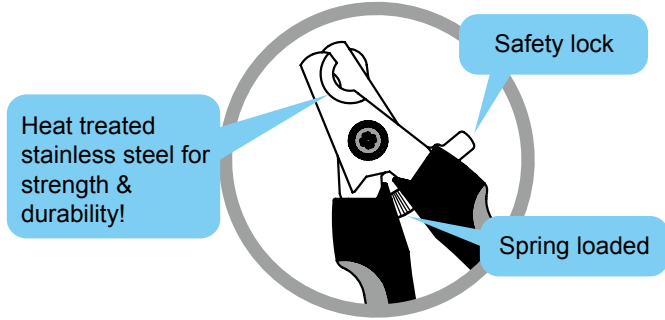

## Nail clippers

Nail Clippers have long lasting stainless steel blade. Nail clippers feature a stainless cutting guard and safety lock. Nail trimming should be a regular part of your pet's grooming. It is important to your pet's well-being to keep the nails properly trimmed.