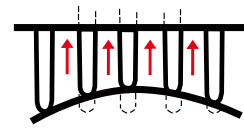

Magic Spring Handled Combs

flexible teeth

360° rotating teeth

2-section teeth help loose tangles effectively.

1-section teeth help loose tangles effectively.

* Paw-print handle

Item NO.	Description	LxWxD (cm)	Teeth Lng. (cm)
1 22DAC420A	20 two-section teeth	22.0×6.5×2.0	3.0
2 22DAC425A	25 two-section teeth	22.0×6.0×2.0	2.5
3 22DAB420A	20 one-section teeth	22.0×6.5×2.0	3.1
4 22DAB425A	25 one-section teeth	22.0×6.5×2.0	3.1

Handle: available in various colors