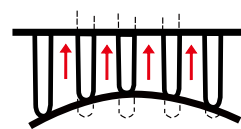

FEATURES

1. Helps comb the coat thoroughly
2. Teeth can adapt to combing action by rotating up to 360, hence reducing hair pull
3. Penetrates the coat
4. Stimulates skin and hair follicles
5. Wide, comfortable, and anti-slip handle

COMBS