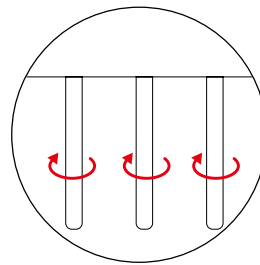

Rotating Handled Combs

Rotating teeth reduce hair pull and make pets feel comfortable. Remove loose hair, dirt and help prevent hair from being matted. Promotes hair health and regrowth.

COMBS

360° Rotating round end teeth

Item NO.	Description	LxWxD (cm)	Teeth Lng. (cm)
1	14DA424A 24-rotating teeth	21.5×3.5×2.5	1.7
2	14DA437A 37-rotating teeth	21.5×3.5×2.5	1.7
3	14DA4LDA 13 long+24 short rotating teeth	21.5×4.0×2.5	2.1/1.2
4	14DA424EA 24 long rotating teeth	21.5×4.0×2.5	2.1