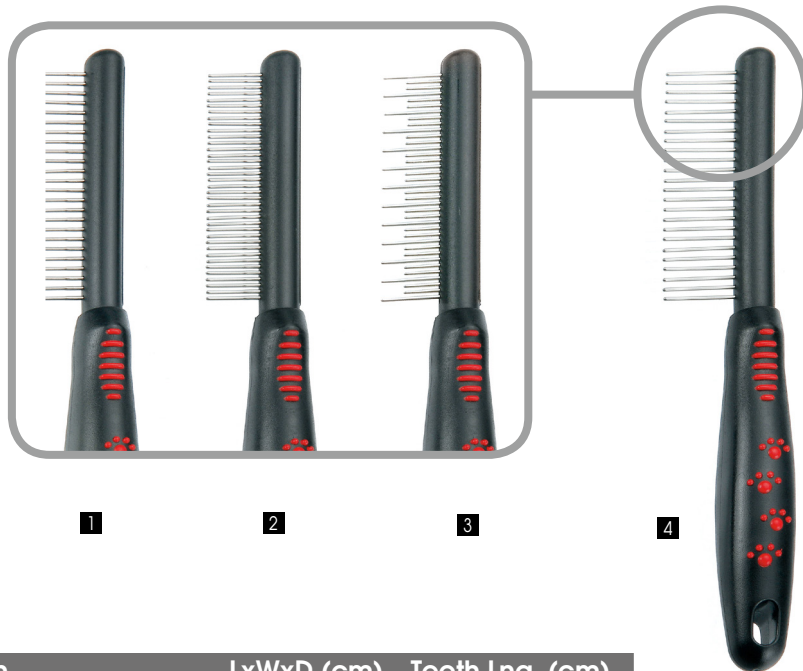

Rotating Handled Combs

Rotating teeth reduce hair pull and make pets feel comfortable. Remove loose hair, dirt and help prevent hair from being matted. Promotes hair health and regrowth.

COMBS

360° Rotating round end teeth

Item NO.	Description	LxWxD (cm)	Teeth Lng. (cm)
1	14DA424A 24-rotating teeth	21.5×3.5×2.5	1.7
2	14DA437A 37-rotating teeth	21.5×3.5×2.5	1.7
3	14DA4LDA 13 long+24 short rotating teeth	21.5×4.0×2.5	2.1/1.2
4	14DA424EA 24 long rotating teeth	21.5×4.0×2.5	2.1