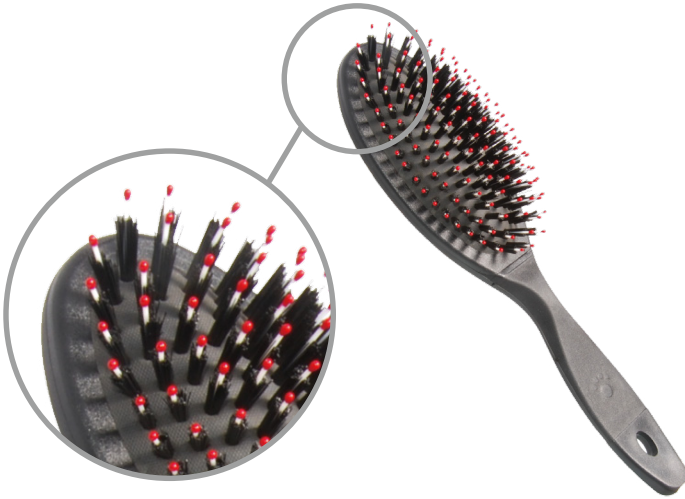

Exfoliating Bristle Brush

Exfoliating Bristle Brush provides the combined benefits of a slicker and bristle brush. The nylon coated tips remove excess undercoat, tangles and loose hair. The rubber fingers smooth, condition and shine the coat.

Item No.	Description
1 33DDD1L	L, hedgehog pin brush