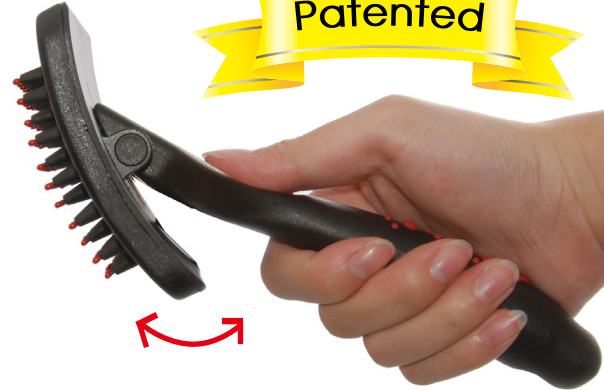

Pivoting Massage Brushes

A multi-purpose brush, providing a gentle, relaxing massage whilst performing important and essential grooming. Available in a range of different designs to suit coat type and length.

Product Dimensions(L x W x D):
 Large: 20.0 x 11.5 x 4.0 cm
 Medium: 19.0 x 10.7 x 3.5 cm
 Small: 18.5 x 7.8 x 3.5 cm

Ergonomic curved pivoting head adjusts to body contours for optimal control

BRUSHES

A1

A2

A3

(A) Short rubber pins for short coats

(B) Long rubber pins for long coats

(C) Massage pins w/ red tips

	Item No.	Size
A1	44DA2KL	L
A2	44DA2KM	M
A3	44DA2KS	S

	Item No.	Size
B1	44DA2HL	L
B2	44DA2HM	M
B3	44DA2HS	S