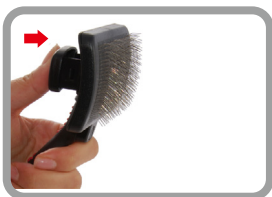

# Pivoting Self-Cleaning Slickers Stainless-steel Pins

A Popular grooming brush for everyday use to remove matts, tangles and loose dead hair. New patented design combines easy-clean retractable pins with unique curved and pivoting head, instantly adapting to body contours for maximum affect. Available in a range of different pin lengths to suit coat type and length.

## Self-Cleaning Mechanism

**step 1** push

**step 2** the hair falls down